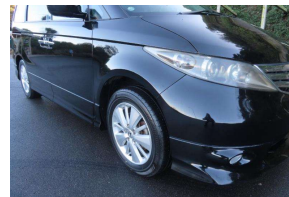

2010 Honda Elysion VG Aero

VEHICLE INFORMATION

Cash Price

Includes GST,
Registration &
licensing

\$14,945

Finance this vehicle
from only

\$77.25

per week*

-

Ext Colour

Black

History

-

Seats

8 seats

Interior