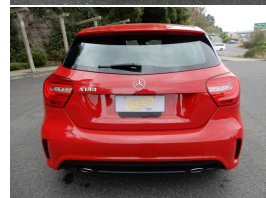

2014 Mercedes-Benz A180 Sport Package

VEHICLE INFORMATION

Cash Price

Includes GST,
Registration &
licensing

\$25,945

Finance this vehicle
from only

\$140.17

per week*

Gain peace of mind
with Mechanical
Breakdown
Insurance. Ask us
how.

Body

5 door, Hatchback

Odometer

59,200 km

Engine

1600 cc

Fuel Type